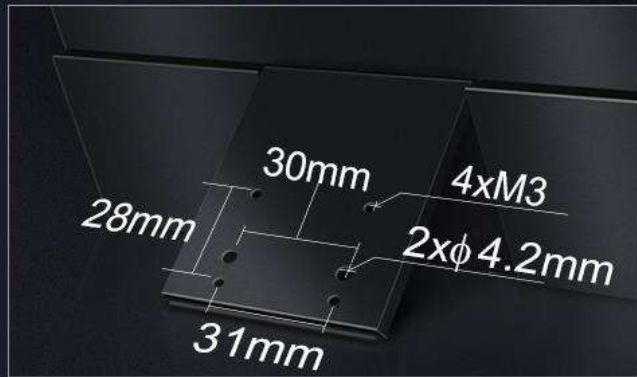

## Application

HD 4K 13 Inch B/2HD 4K 13 Inch B and XCAM Series HDMI Camera

Front View of TPHD4K133B/TP2HD4K133B Displayer

306mm

4mm

183mm

Audio 3.5mm ←  
Power type-c ←  
type-c ←  
HDMI ←

→ Vol+/BI+  
→ Vol-/BI-  
→ Power on  
→ STD USB Port  
(4 Mouse/Keyboard)

**13.3 Inch**

**Touchscreen monitor functions**

Supports up to 10-point capacitive multi-touch / Reverse touch function  
Easier, faster and more accurate with excellent sensitivity

Dimension, Interface and Control Button of HD 4K 13 Inch B/ 2HD 4K 13 Inch B Displayer

# Integrated invisible folding support

Easy viewing angle adjustment

Integrated Invisible Folding Support of HD 4K 13 Inch B/ 2HD 4K 13 Inch B Displayer

Right Side View of TPHD4K133B/  
TP2HD4K133B Displayer and XCAM Series  
HDMI Camera's Connection