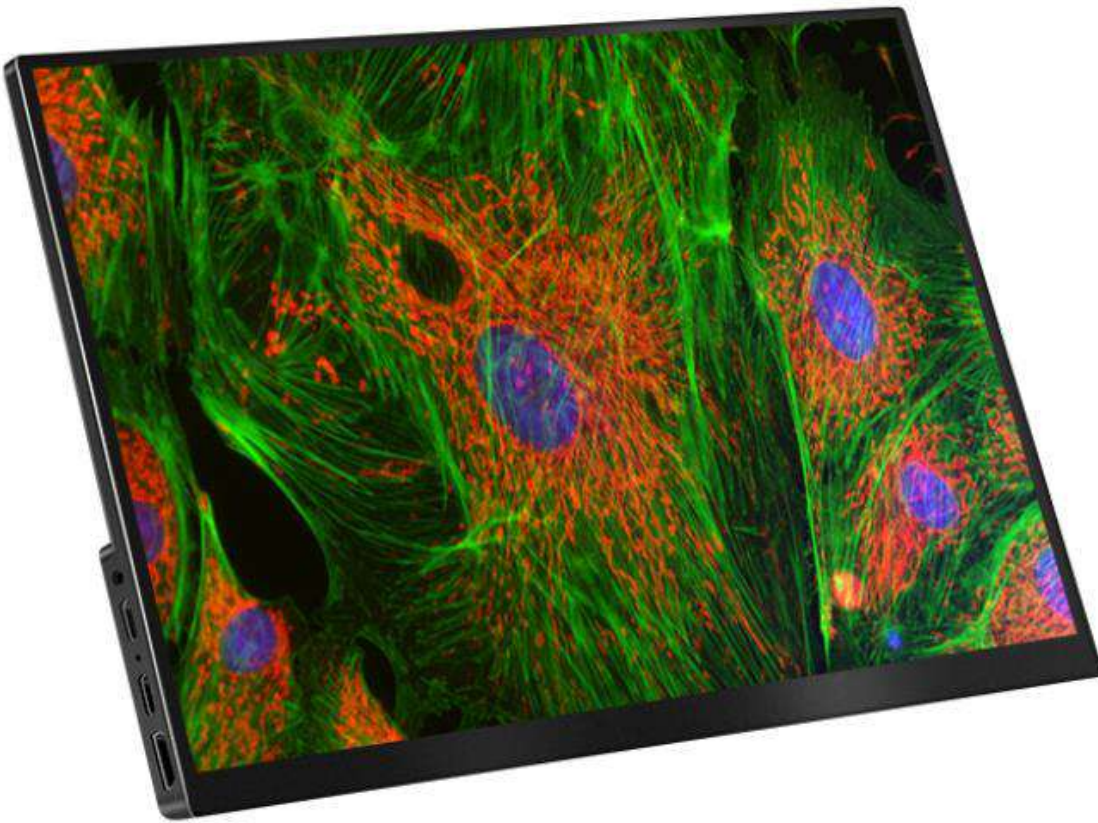

Front View of TPHD4K133B/TP2HD4K133B Displayer

306mm

4mm

183mm

Audio 3.5mm ←
Power type-c ←
type-c ←
HDMI ←

→ Vol+/BI+
→ Vol-/BI-
→ Power on
→ STD USB Port
(4 Mouse/Keyboard)

13.3 Inch

Touchscreen monitor functions

Supports up to 10-point capacitive multi-touch / Reverse touch function
Easier, faster and more accurate with excellent sensitivity

Dimension, Interface and Control Button of HD 4K 13 Inch B/ 2HD 4K 13 Inch B Displayer