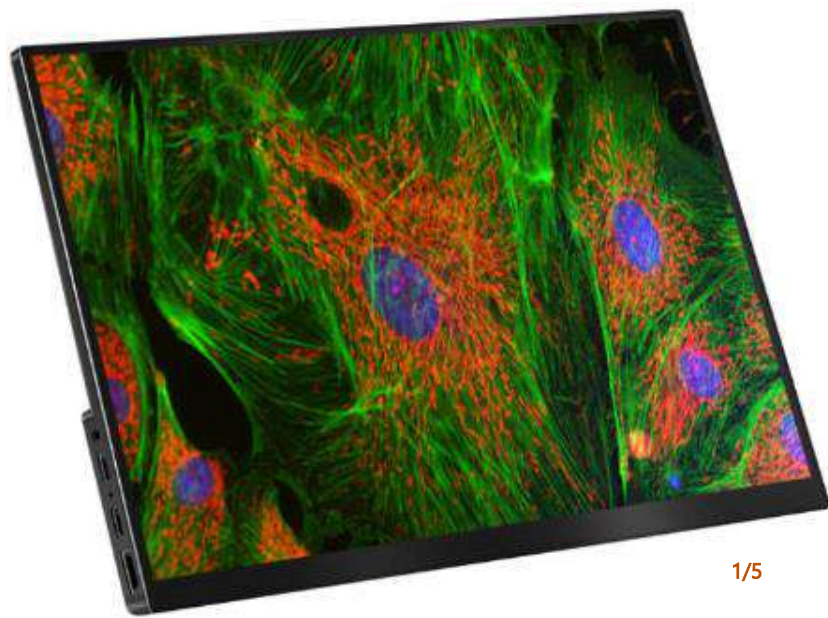

## HD 4K 13 Inch B/ 2HD 4K 13 Inch B HDMI Monitor

HD 4K 13 HDMI Monitor B is born with series Camera and can be used for high definition display. It adopts IPS LCD panel(Super TFT) to guarantee the wide view angle and high contrast. Together with XCAM HDMI camera, TPHD4K133B could make the imaging & display solution simple, flexible and intuitive.

Outstanding performance of TPHD4K133B helps XCAM HDMI reach fast frame rate and excellent color.

- True 4K HDMI displayer
- 13.3 inch active area
- IPS LCD panel, 178 degree wide viewing angle
- HDR dynamic image enhancement
- 100% SRGB primary gamut
- 400cd/m2 display brightness, high contrast ratio up to 1000:1
- 4mm narrow frame design on three sides, with 90% of the screen area, great visual experience
- No delay is felt with 3ms response, and dynamic definition is optimized to keep the picture stable and clear without residual shadow
- Standard HDMI interface
- Connect computer to realize screen projection, splitting and expansion
- Integrated invisible folding support, easy viewing angle adjustment
- Easy to connect with HDMI camera